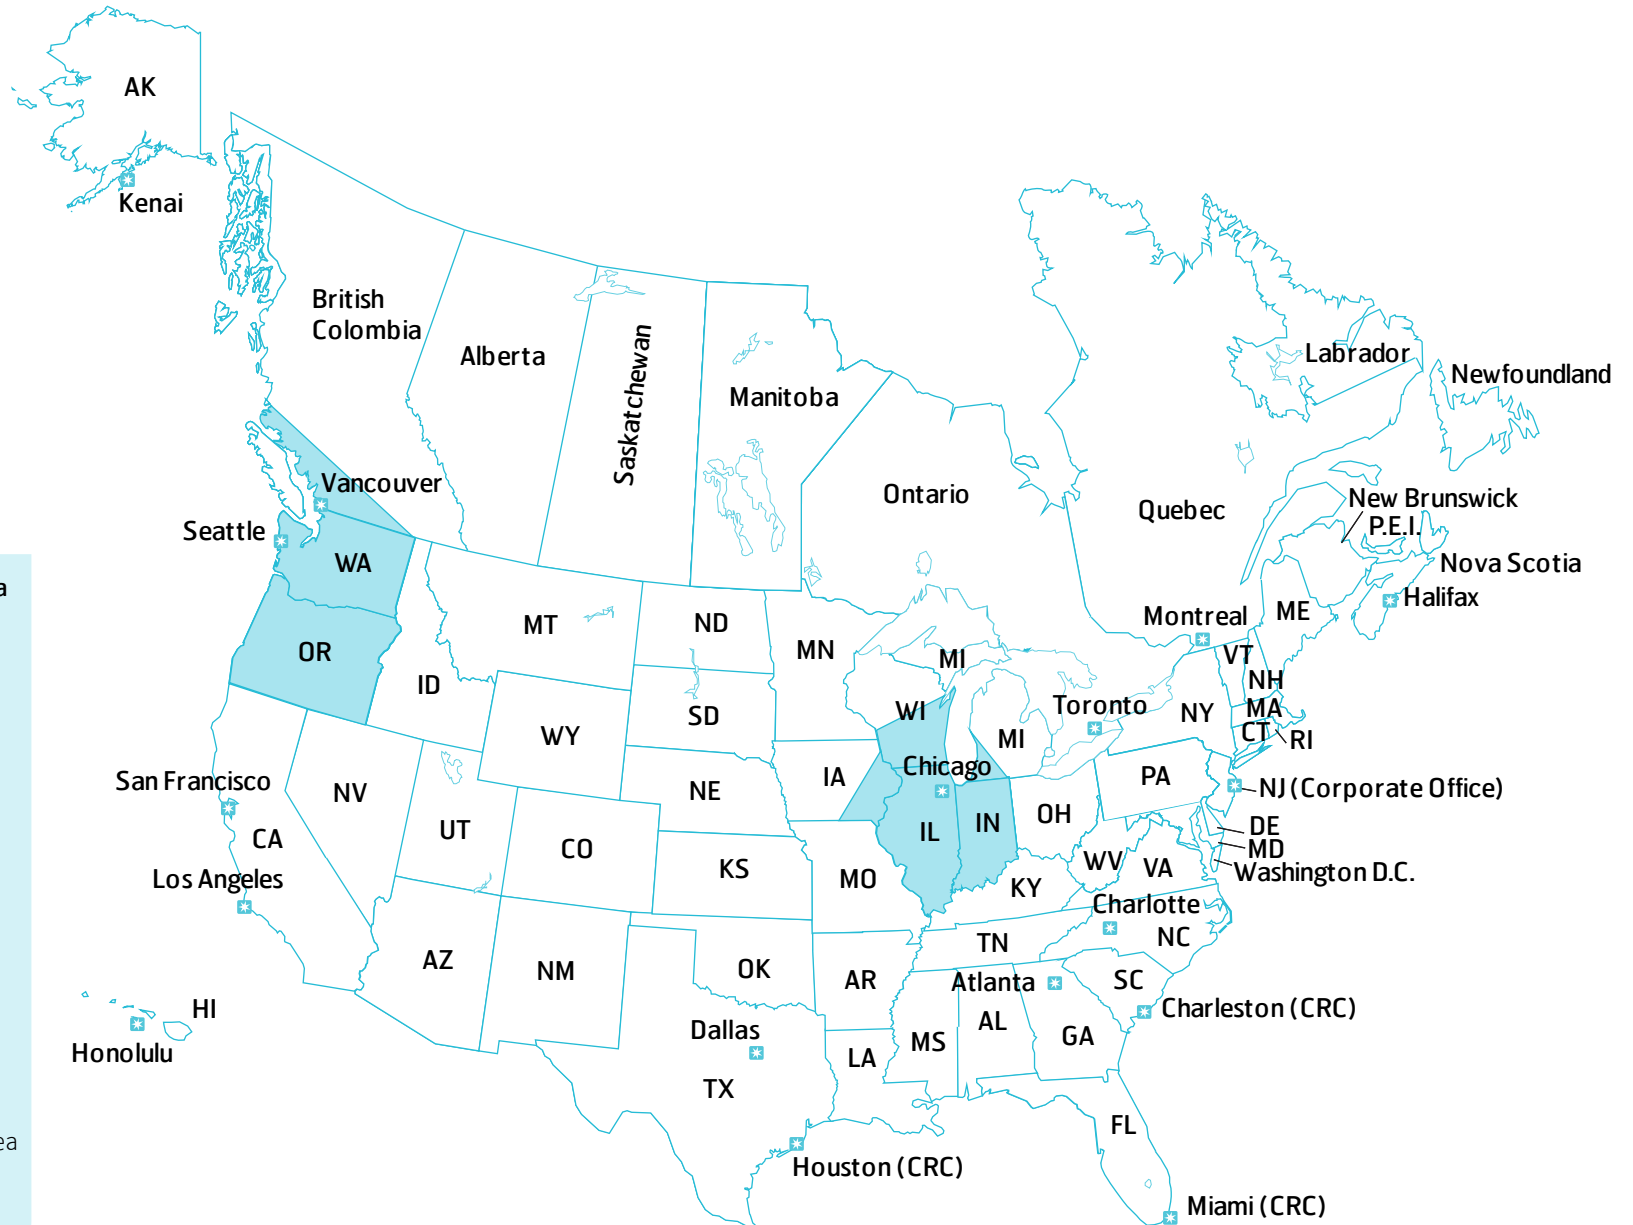

Seattle and Tacoma

This map represents a general illustration of the Maersk Line service network via the Seattle and Tacoma gateway. Map covers both import and export routings.

Coverage via Seattle and Tacoma

Illinois	
Indiana	
Iowa	520
	522 - 528
Michigan	490 - 491
	493 - 495
Oregon	
Washington	
Wisconsin	530 - 539
	541 - 543
	549

Canada Coverage

British Columbia	Southwestern B.C. including the Greater Vancouver area
------------------	--

Note: three digit zip code represents corresponding coverage area