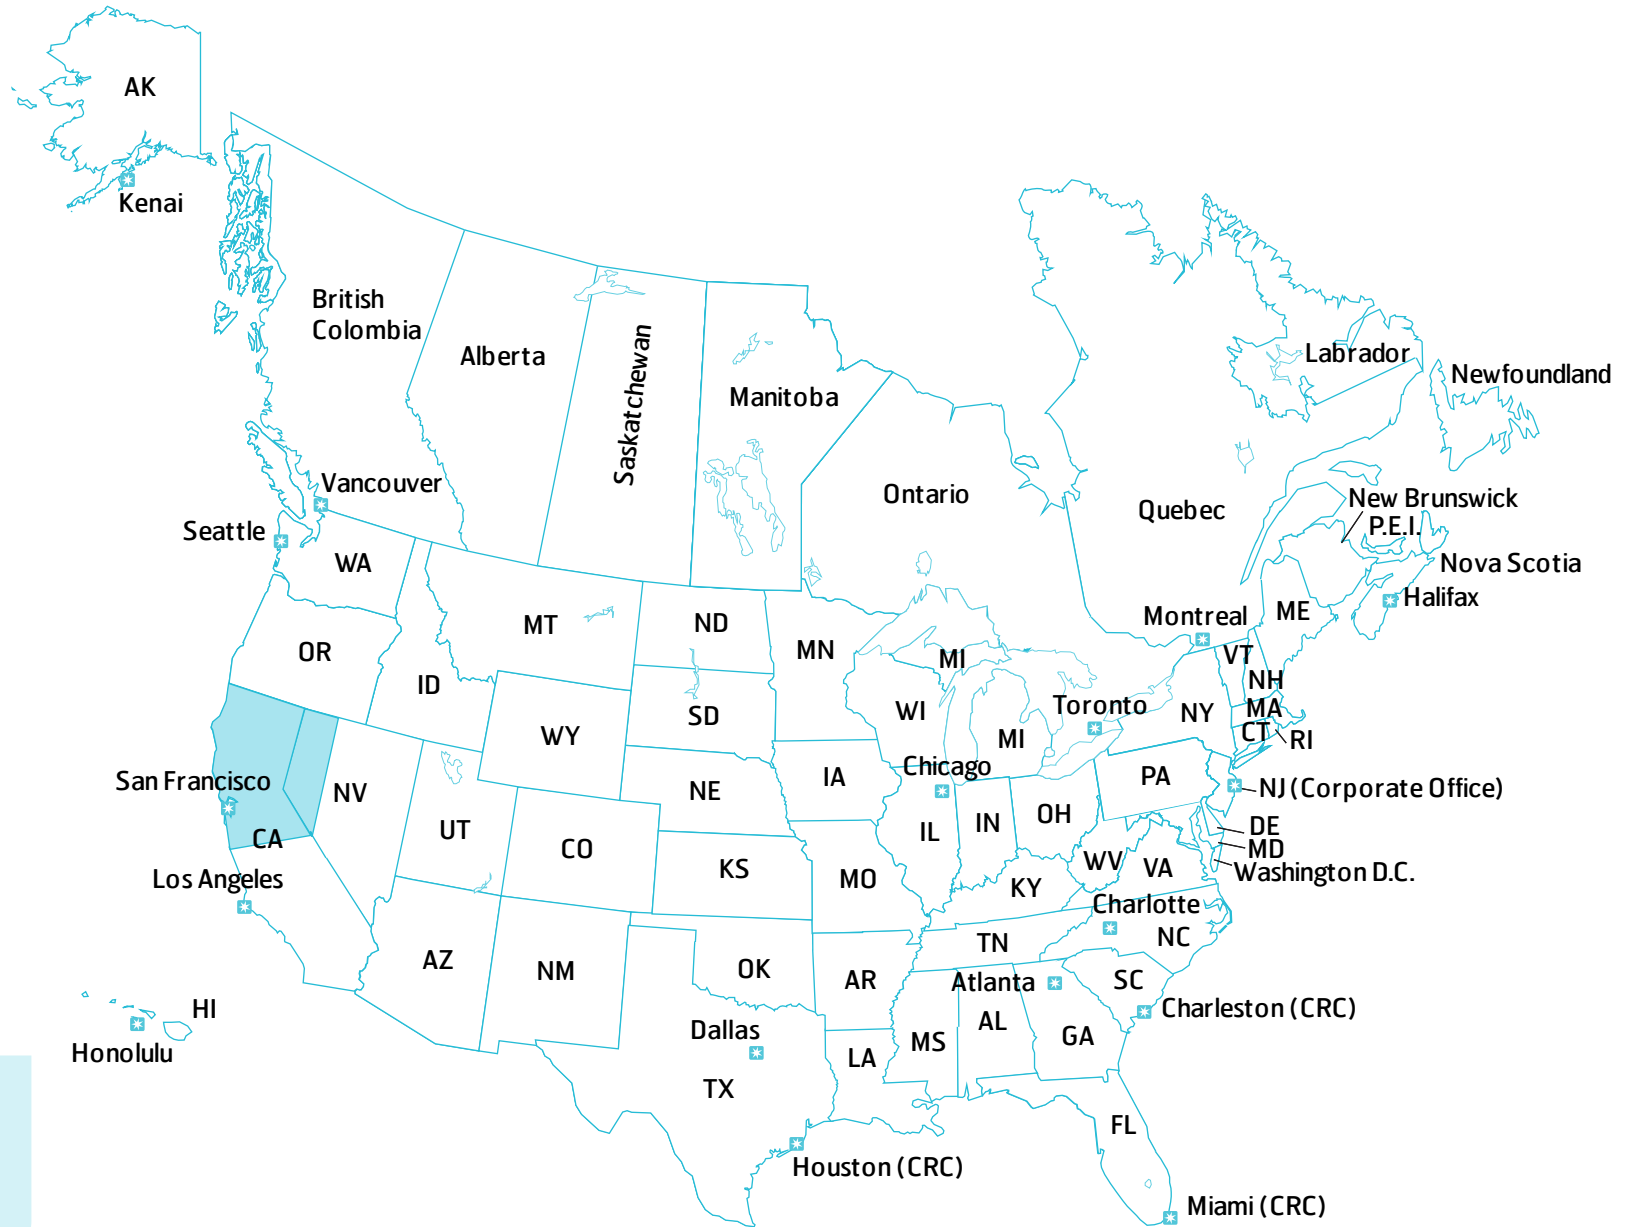

Oakland

This map represents a general illustration of the Maersk Line service network via the Oakland gateway. Map covers both import and export routings.

Coverage via Oakland
California 936 +
Nevada 894 - 897
Note: three digit zip code represents corresponding coverage area