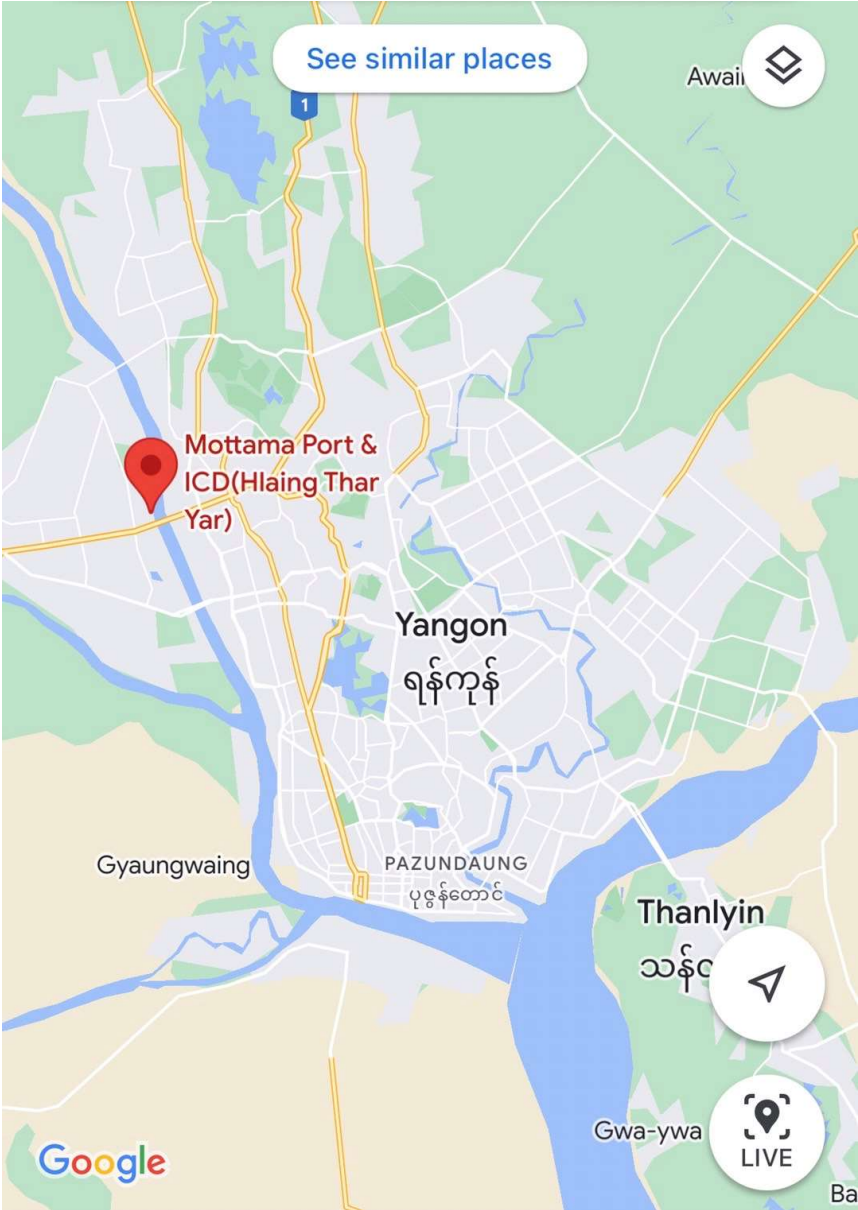

# Maersk's Depot

**ICD2 Depot**

- Container depot and M&R
- GOH installation service

Address  
 ICD2 Strand Road, Seikkan Township,  
 Yangon Myanmar

Tel : (+959)448026237

**MAERSK**

# Maersk's Depot

**MITT (on dock depot) Terminal**  
- Container depot and M&R

Address  
BERTH 5-9, Thilawa, Kyauktan Township,  
Yangon, Myanmar

Tel : (+959)977246807

MAERSK

# Maersk's Depot

**Mottama HTY Depot**  
- Container depot and M&R  
- Dedicate container for L&S

Address  
HTY-121, Seik Kan Thar Street, Industrial Zone (7), Hlaing Thar Yar Township, Yangon

Tel : (+959)43157795, (+959)799583983

**MAERSK**