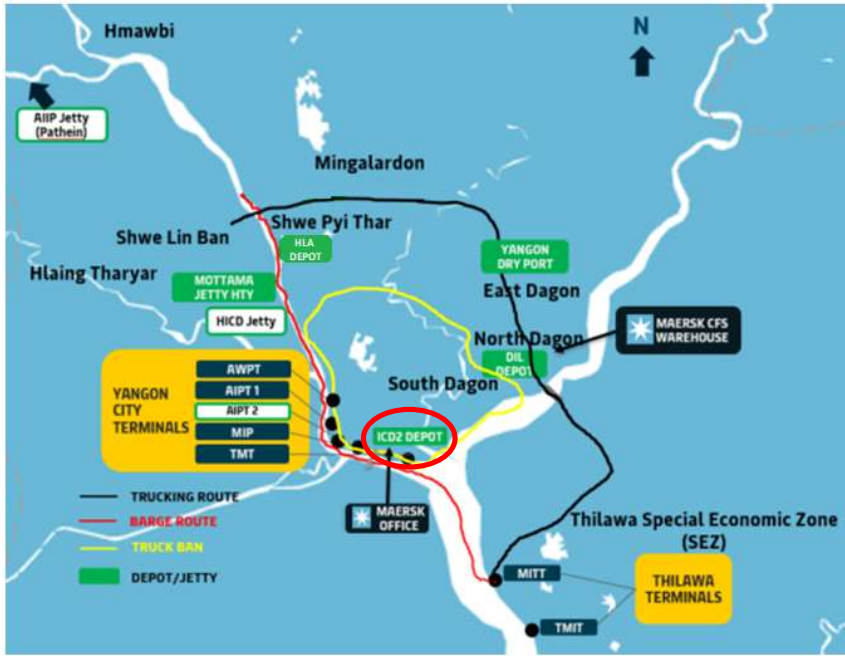

# Maersk's Depot

# Maersk's Depot

**ICD2 Depot**

- Container depot and M&R
- GOH installation service

Address  
 ICD2 Strand Road, Seikkan Township,  
 Yangon Myanmar

Tel : (+959)448026237

**MAERSK**

# Maersk's Depot

**MITT (on dock depot) Terminal**  
- Container depot and M&R

Address  
BERTH 5-9, Thilawa, Kyauktan Township,  
Yangon, Myanmar

Tel : (+959)977246807

MAERSK