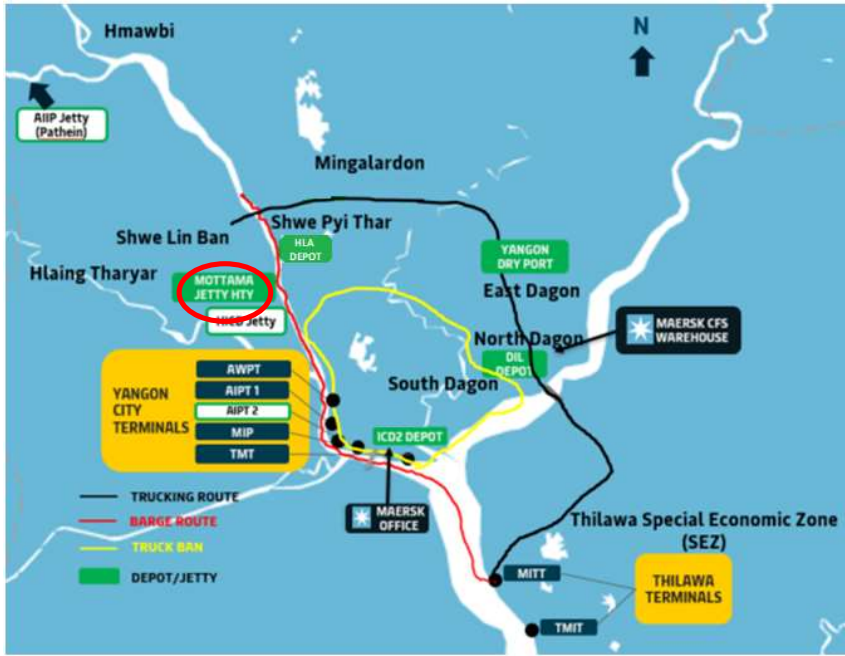

# Maersk's Depot

**MITT (on dock depot) Terminal**  
- Container depot and M&R

Address  
BERTH 5-9, Thilawa, Kyauktan Township,  
Yangon, Myanmar

Tel : (+959)977246807

MAERSK

**MAERSK**