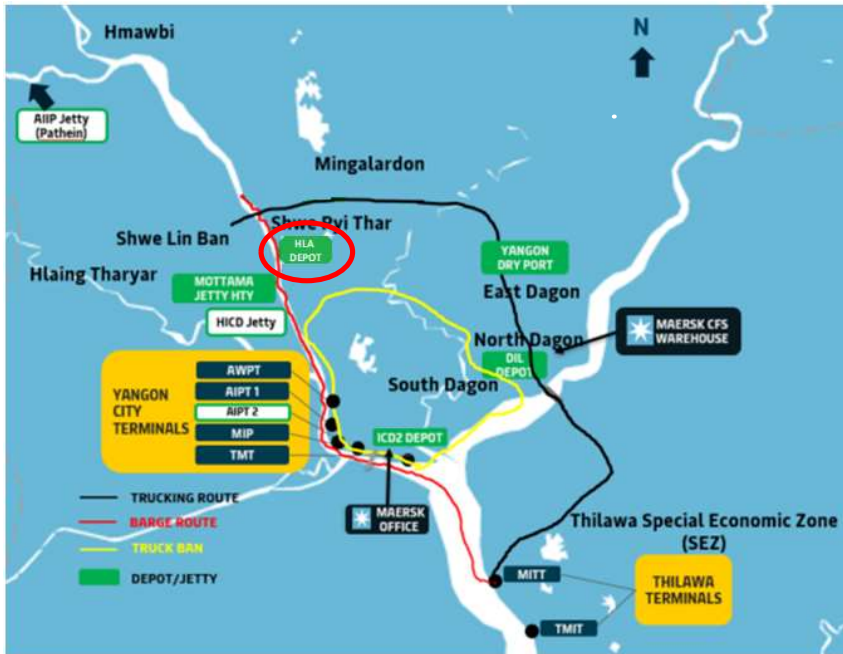

Maersk's Depot

HLA Depot
- Container depot and M&R

Address
Phawt Kan Port in Hlaing River Bank on the Bayint Naung Road, Insein township, Yangon, Myanmar
Tel : (+959)980169991
Tel : (+959)979169991 (office)

MAERSK