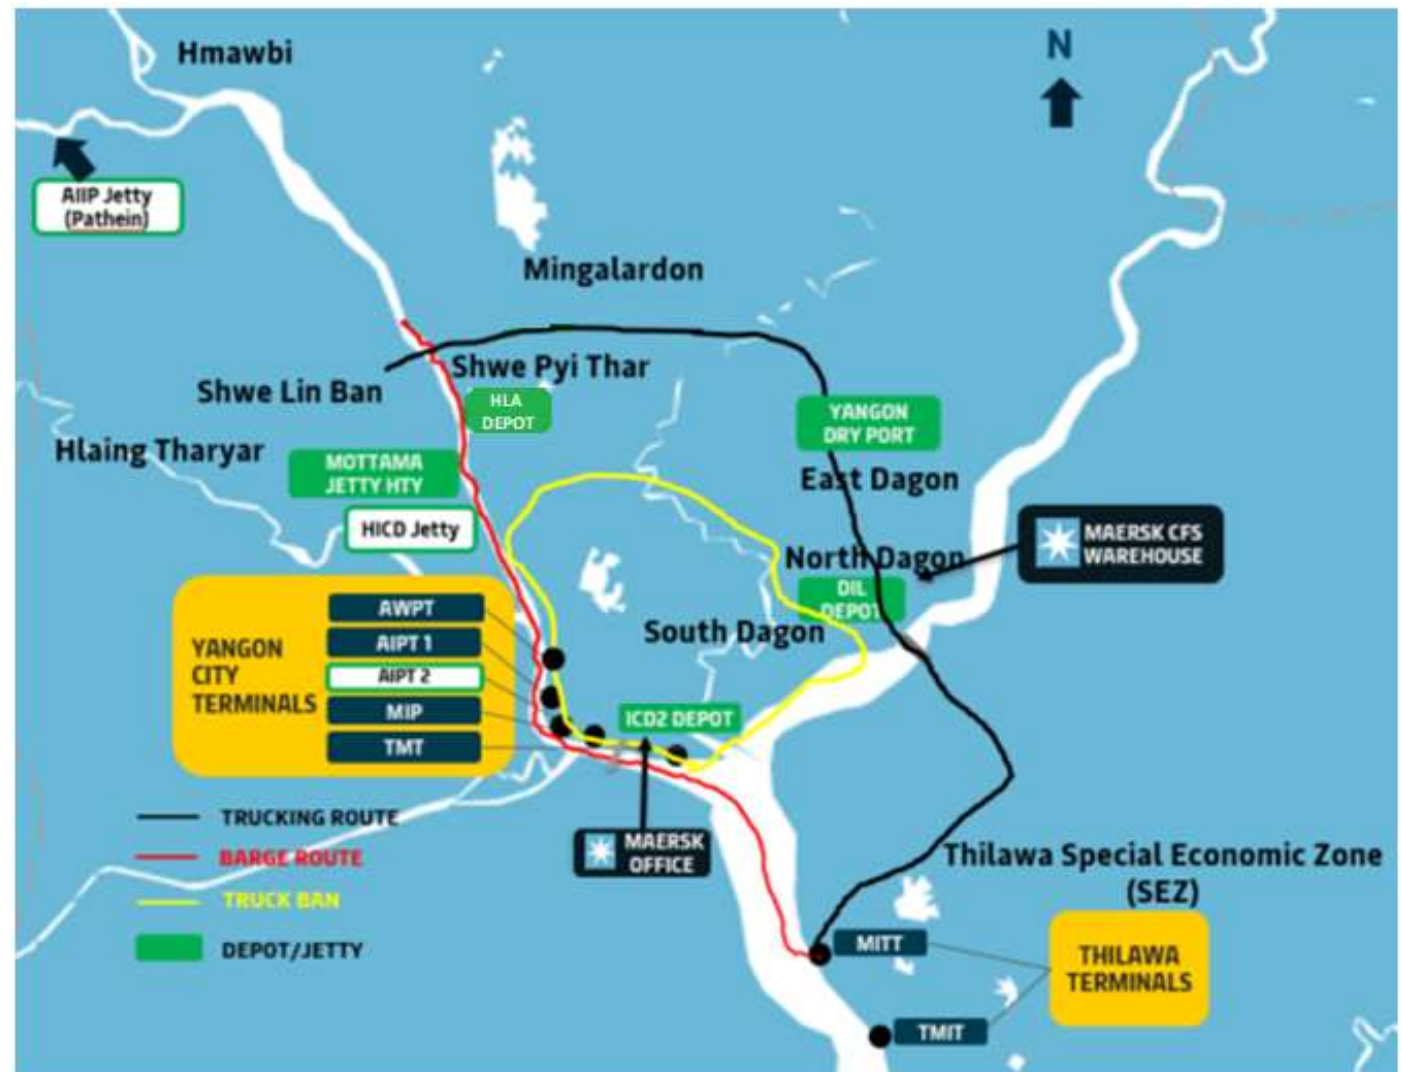

Depot in Yangon

Maersk's Depot

DIL Depot

- Container depot and M&R
- GOH installation service

ICD2 Depot

- Container depot and M&R
- GOH installation service

MITT (on dock depot) Terminal

- Container depot and M&R

Mottama HTY Depot

- Container depot and M&R
- Dedicate container for L&S

HLA Depot

- Container depot and M&R