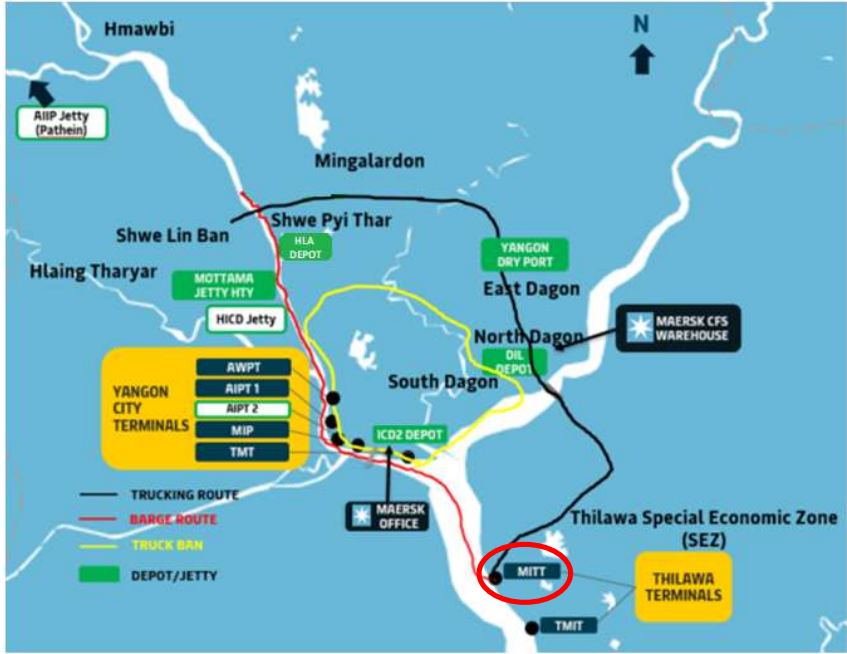

# Maersk's Depot

**ICD2 Depot**

- Container depot and M&R
- GOH installation service

Address  
 ICD2 Strand Road, Seikkan Township,  
 Yangon Myanmar

Tel : (+959)448026237

**MAERSK**

# Maersk's Depot

**MITT (on dock depot) Terminal**  
- Container depot and M&R

Address  
BERTH 5-9, Thilawa, Kyauktan Township,  
Yangon, Myanmar

Tel : (+959)977246807

MAERSK