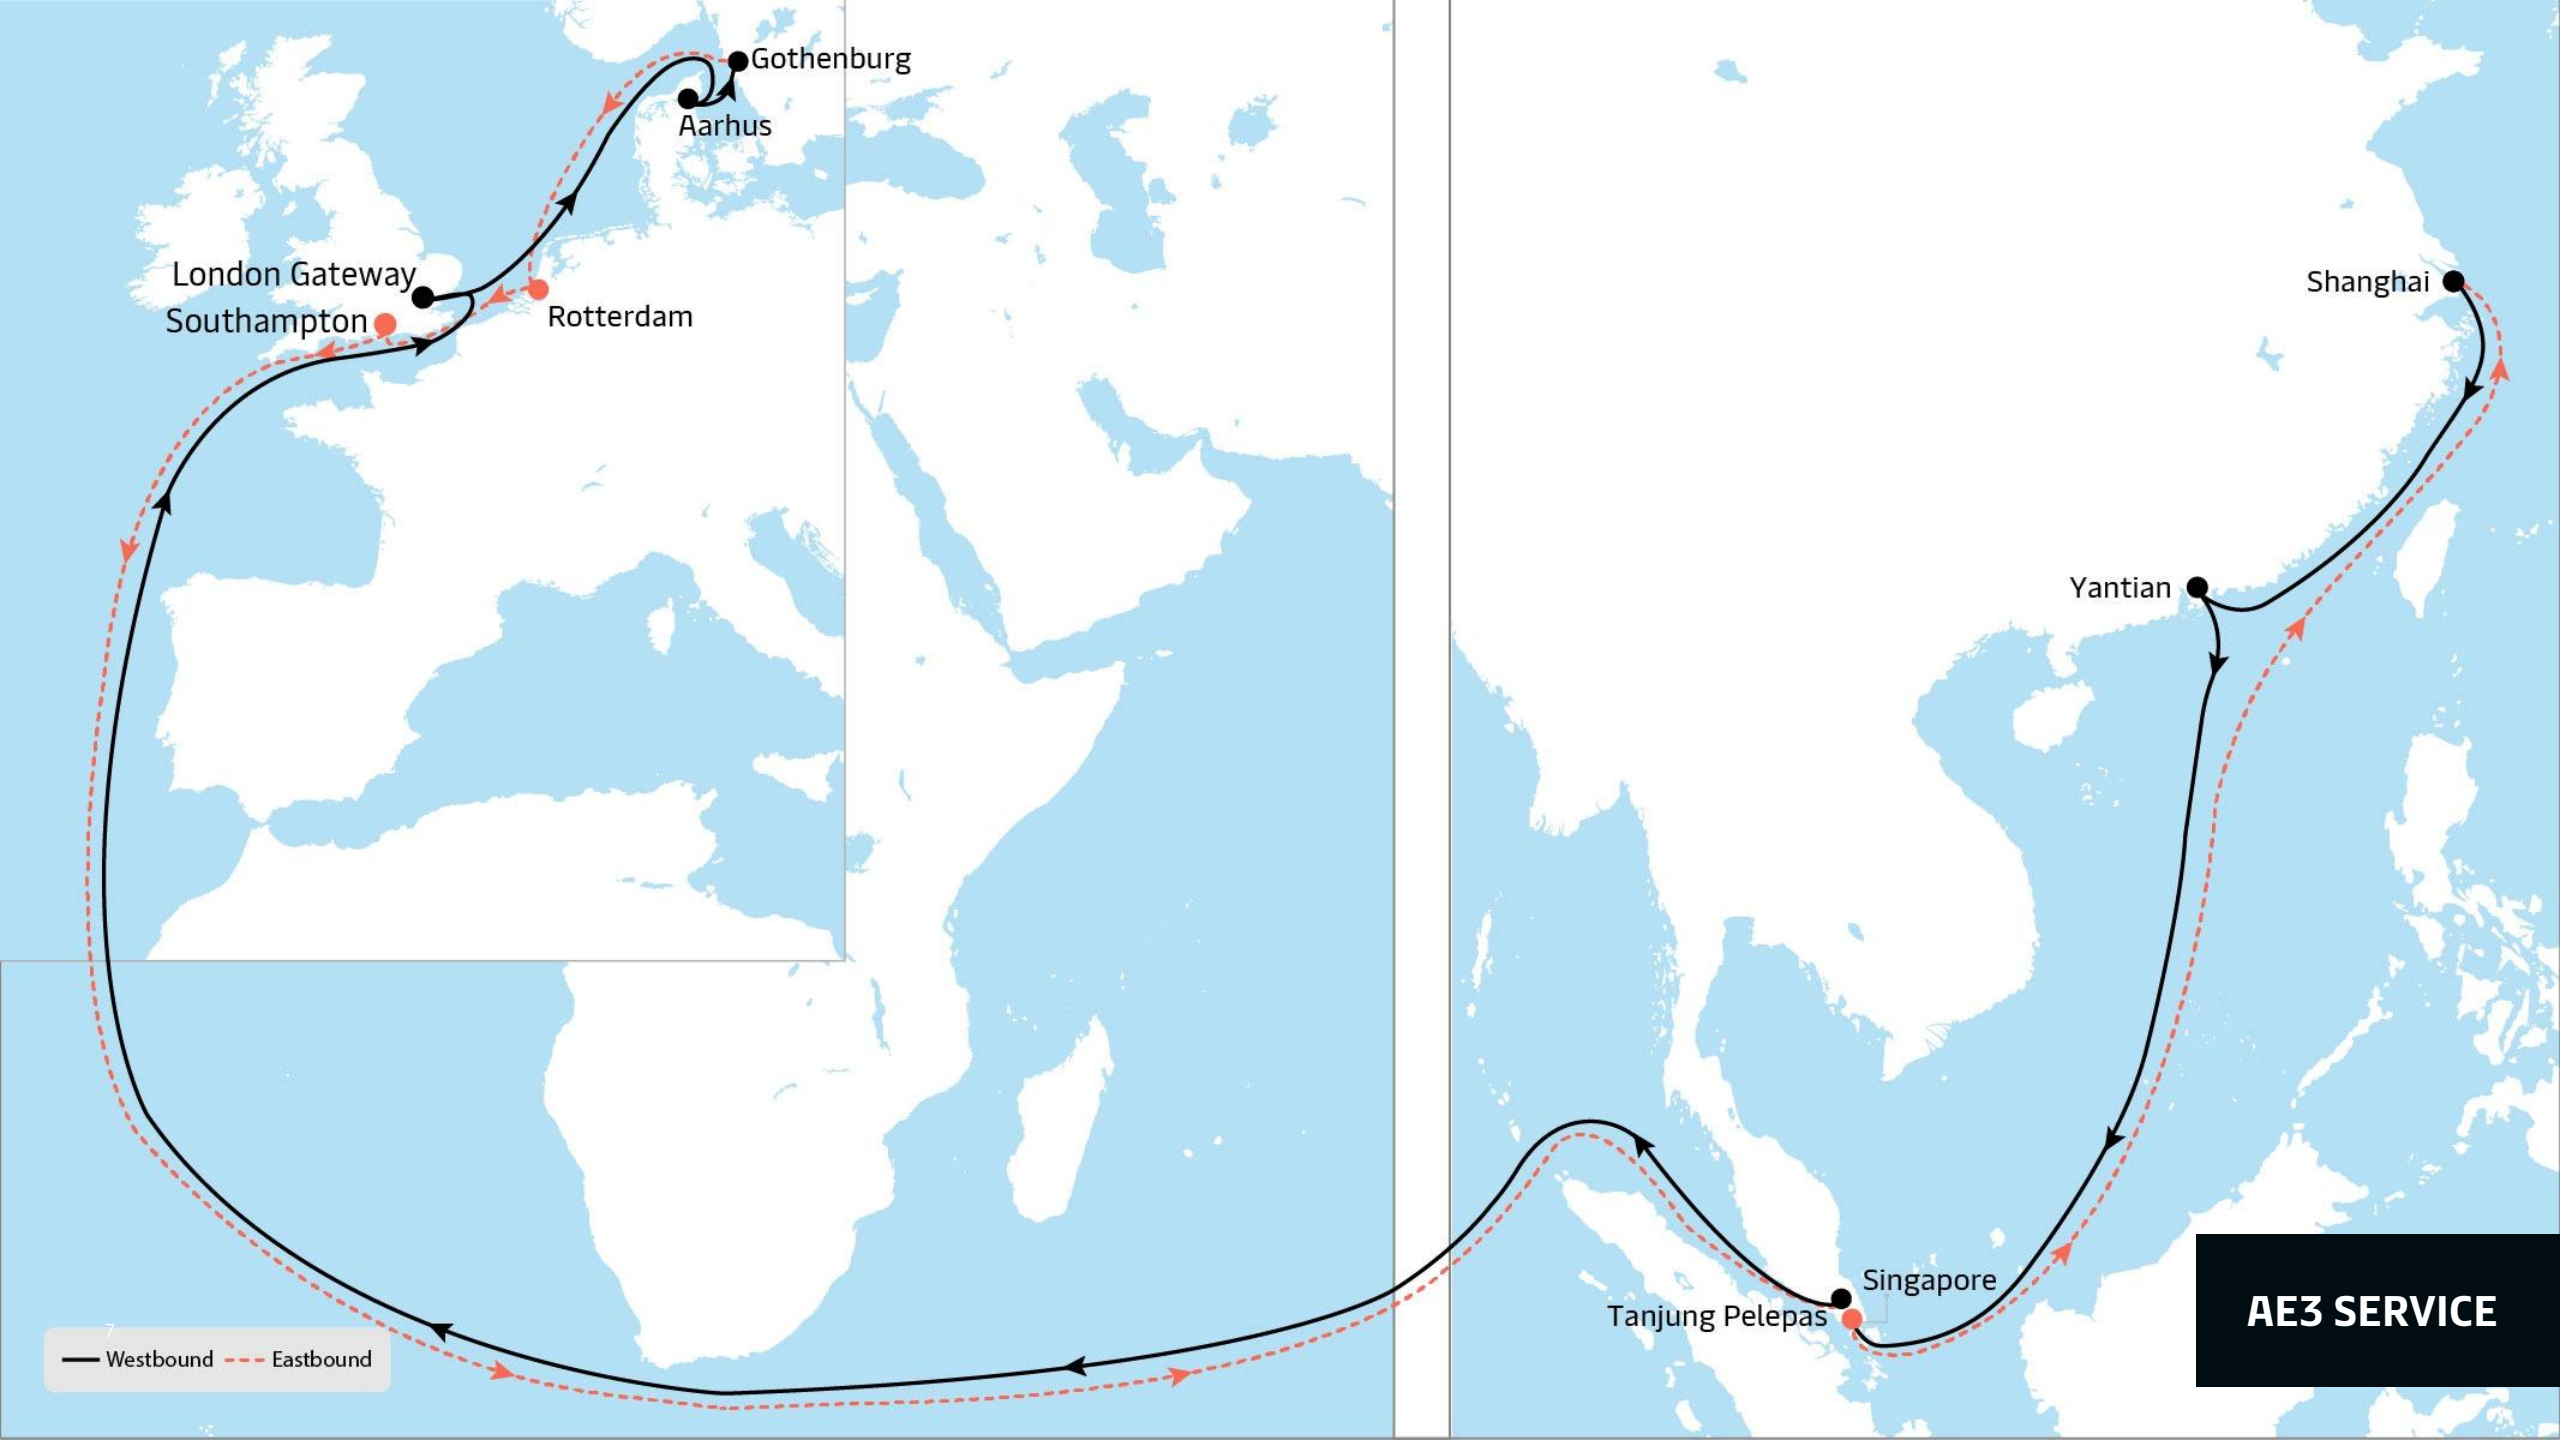

Maersk East-West Network

Asia to Europe ocean service overview
February 2026

MAERSK

ALL THE WAY

DIRECTORY

Service Overview Asia – Europe	3
Service Overview Shuttles	12

Individual mainline service maps can be found in the leading trade section, and the corresponding shuttle service maps can be found at the end of the entire deck.

Asia to Europe

Europe to Asia

Gothenburg

Aarhus

London Gateway

Southampton

Rotterdam

Shanghai

Yantian

Singapore

Tanjung Pelepas

AE3 SERVICE

AE5 SERVICE

Mediterranean services

AE11 SERVICE

Koper
Rijeka

Algeciras

Shanghai
Ningbo

Singapore

Tanjung Pelepas

— Westbound
- - Eastbound

AE12 SERVICE

— Westbound - - - Eastbound

AE15 SERVICE