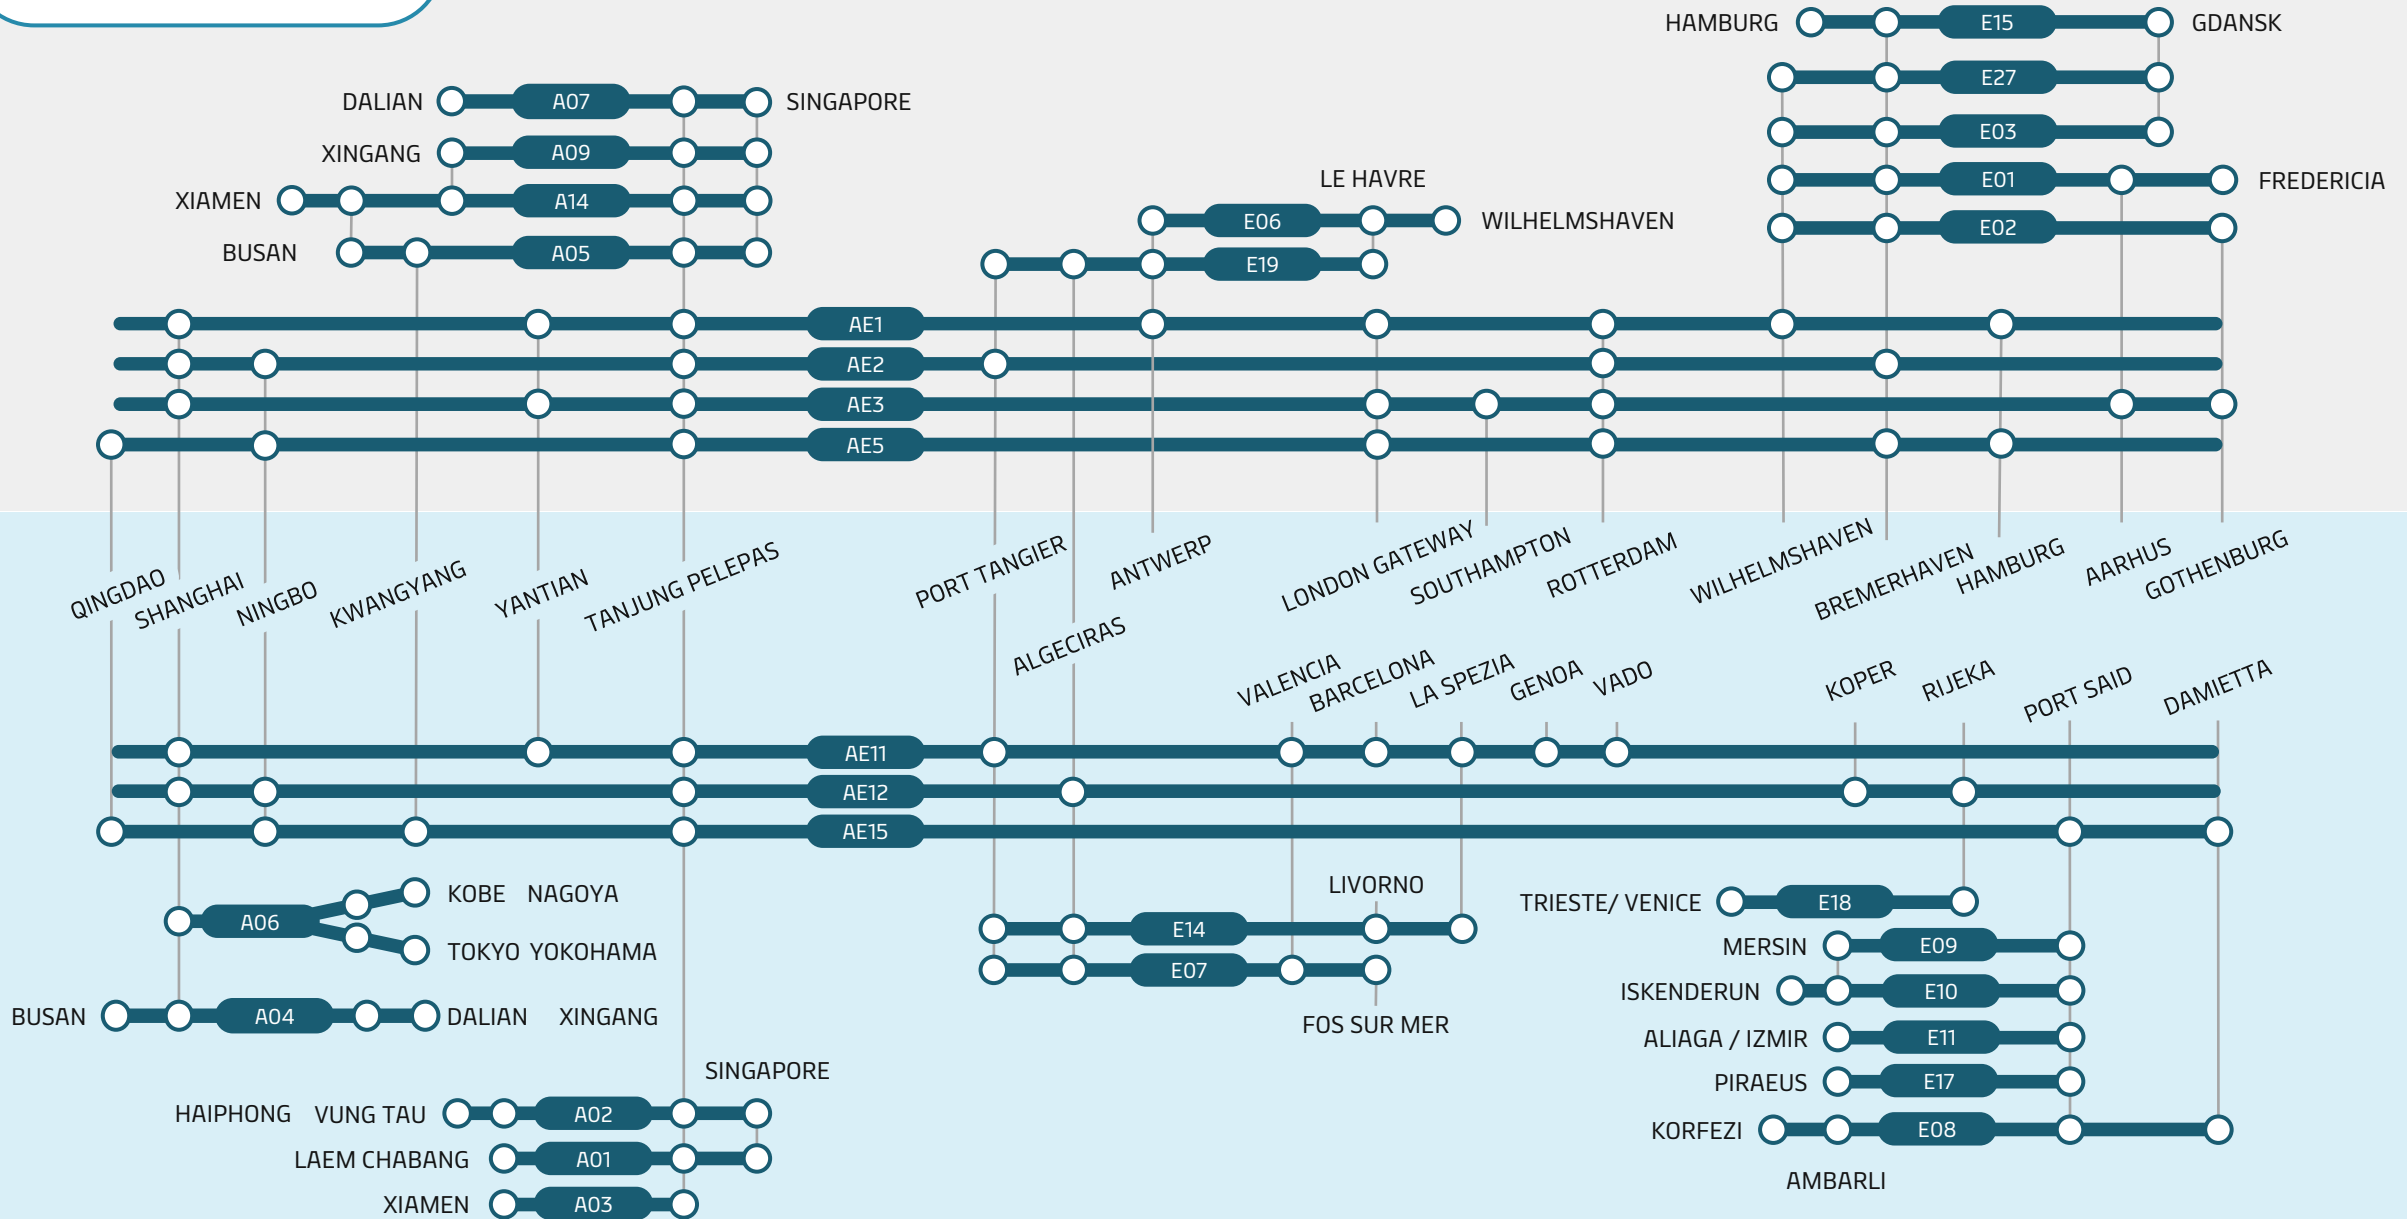

Maersk East-West Network

Asia to Europe ocean service overview
February 2026

MAERSK

ALL THE WAY

DIRECTORY

Service Overview Asia – Europe	3
Service Overview Shuttles	12

Individual mainline service maps can be found in the leading trade section, and the corresponding shuttle service maps can be found at the end of the entire deck.

Asia to Europe

Europe to Asia

Gothenburg

Aarhus

London Gateway

Southampton

Rotterdam

Shanghai

Yantian

Singapore

Tanjung Pelepas

AE3 SERVICE

AE5 SERVICE

Mediterranean services

AE11 SERVICE

Koper
Rijeka

Algeciras

Shanghai
Ningbo

Singapore

Tanjung Pelepas

— Westbound
- - Eastbound

AE12 SERVICE

— Westbound - - - Eastbound

AE15 SERVICE