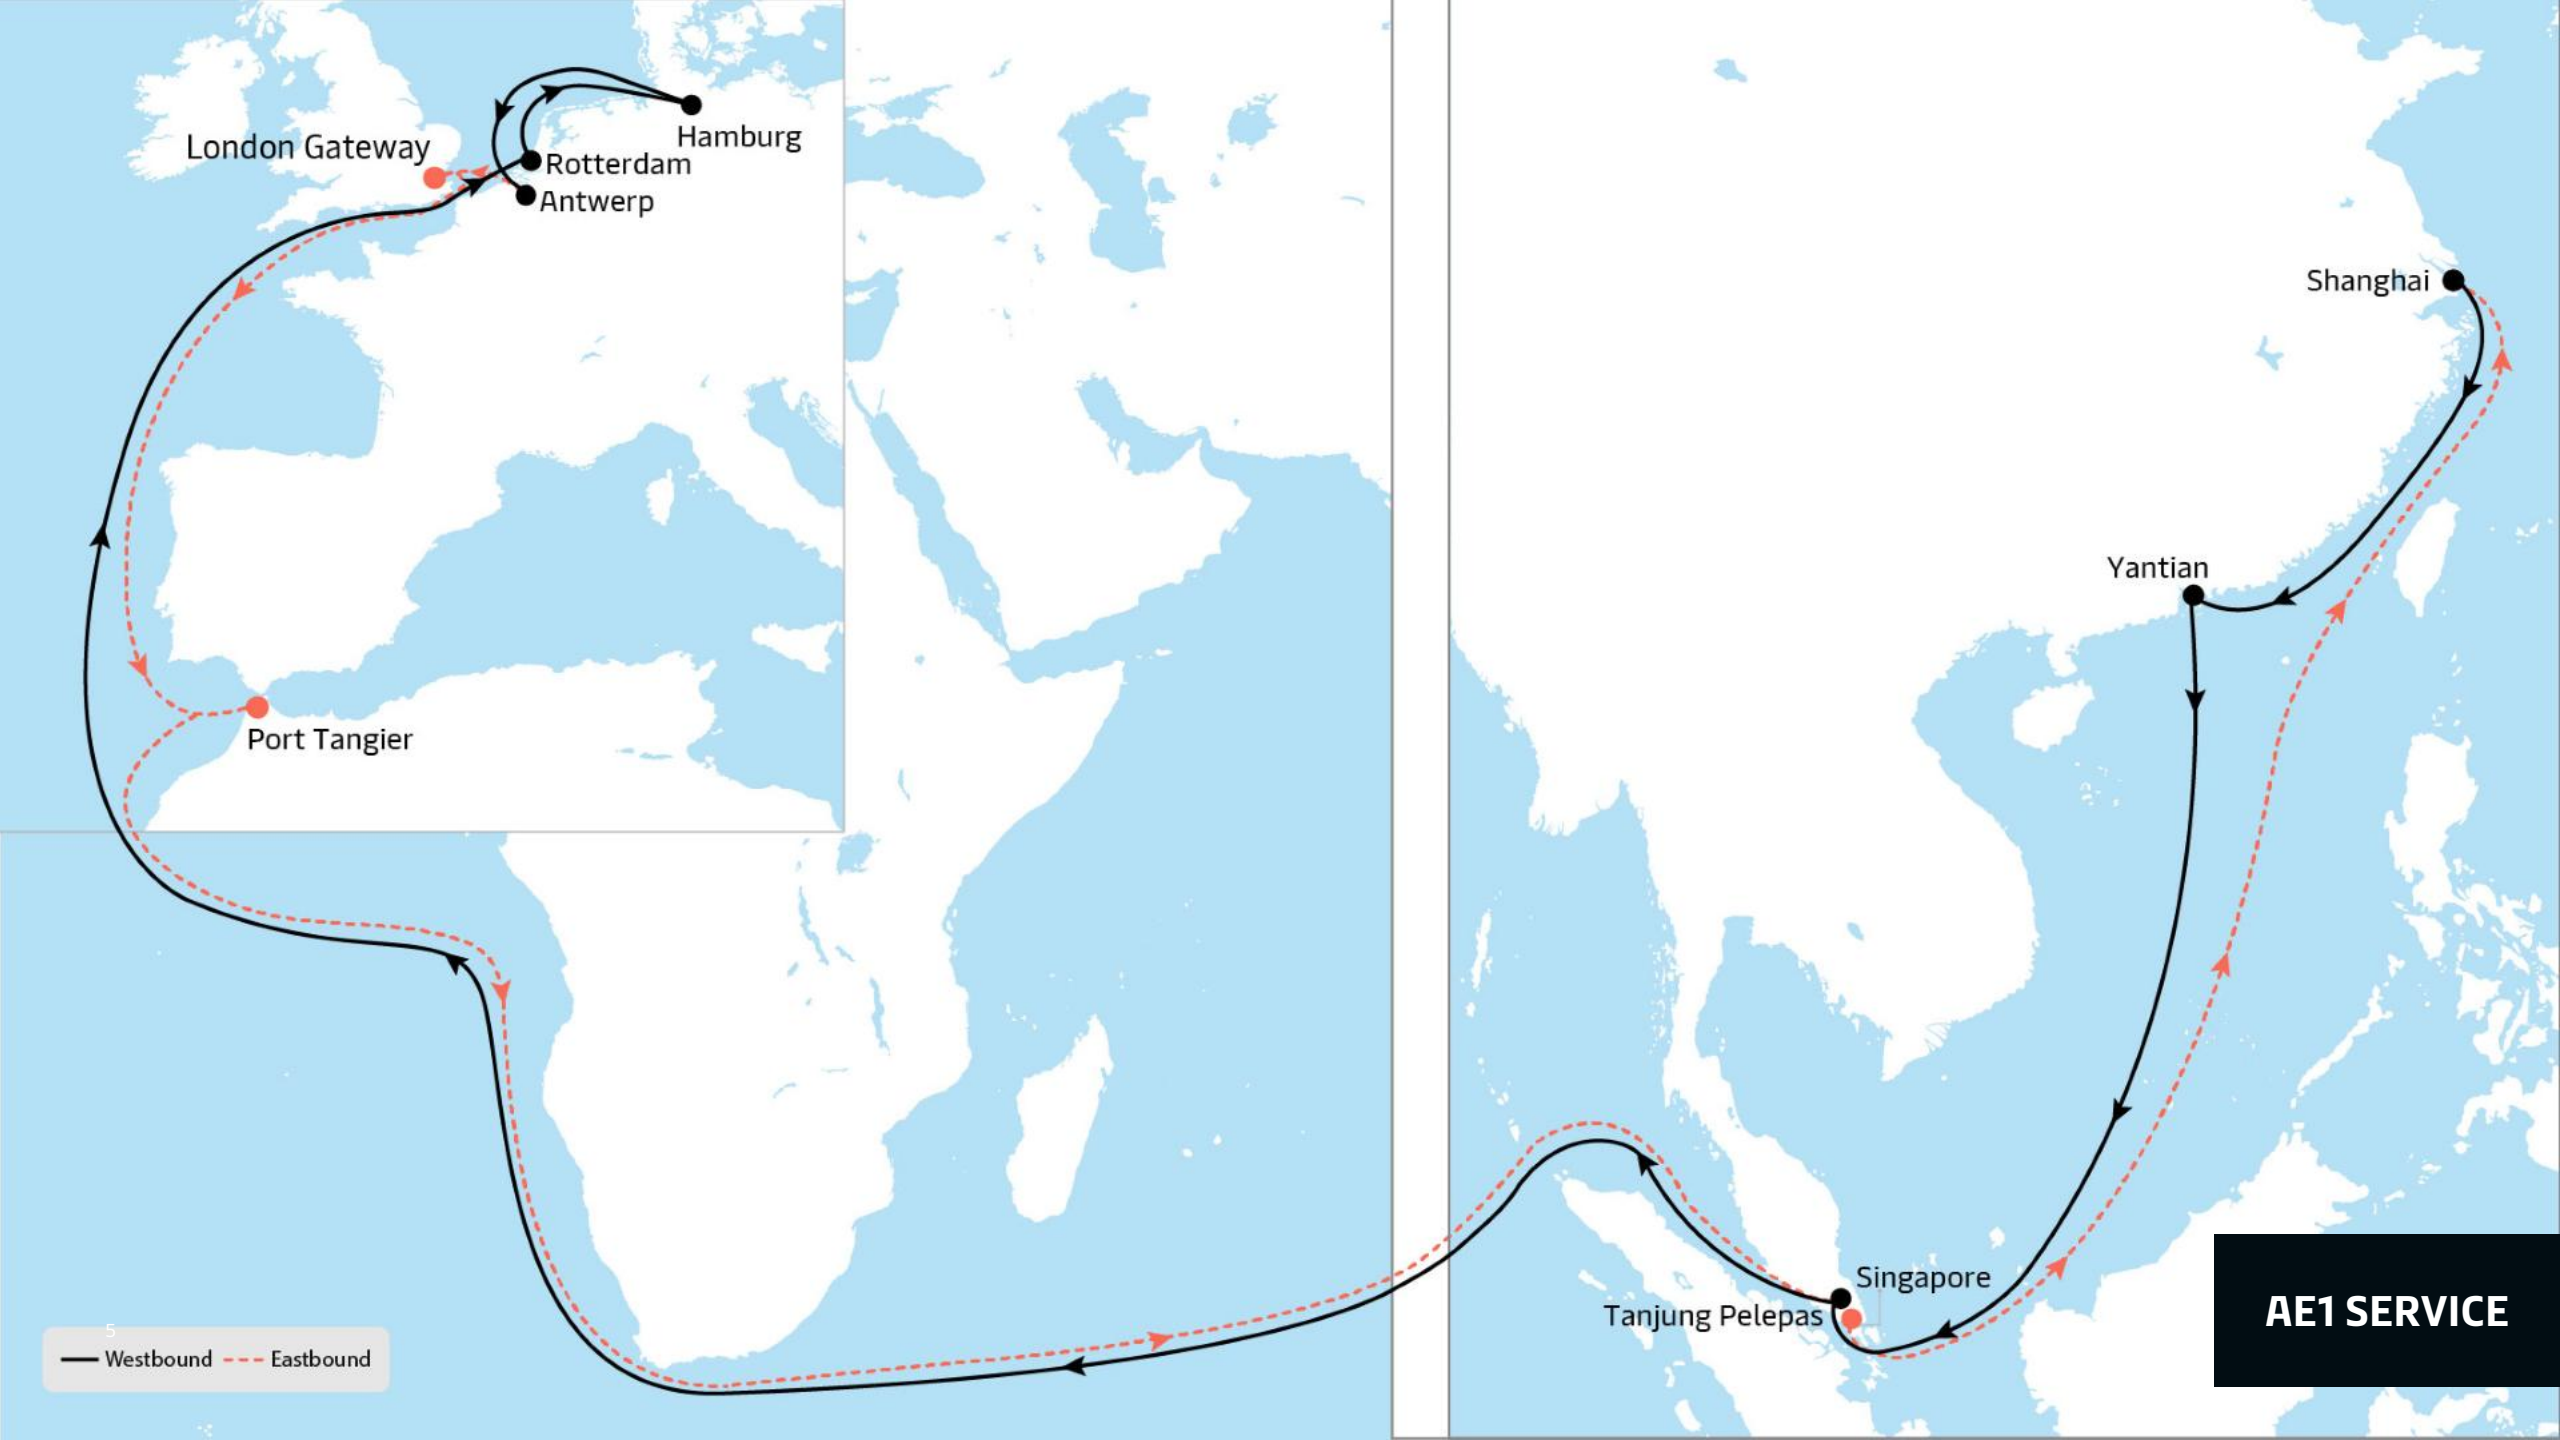

Maersk East-West Network

Asia to Europe ocean service overview
February 2026

MAERSK

ALL THE WAY

DIRECTORY

Service Overview Asia – Europe	3
Service Overview Shuttles	12

Individual mainline service maps can be found in the leading trade section, and the corresponding shuttle service maps can be found at the end of the entire deck.

Asia to Europe

Europe to Asia

Gothenburg

Aarhus

London Gateway

Southampton

Rotterdam

Shanghai

Yantian

Singapore

Tanjung Pelepas

AE3 SERVICE

AE5 SERVICE

Mediterranean services

AE11 SERVICE

Koper
Rijeka

Algeciras

Shanghai
Ningbo

Singapore

Tanjung Pelepas

— Westbound
- - Eastbound

AE12 SERVICE

— Westbound - - - Eastbound

AE15 SERVICE