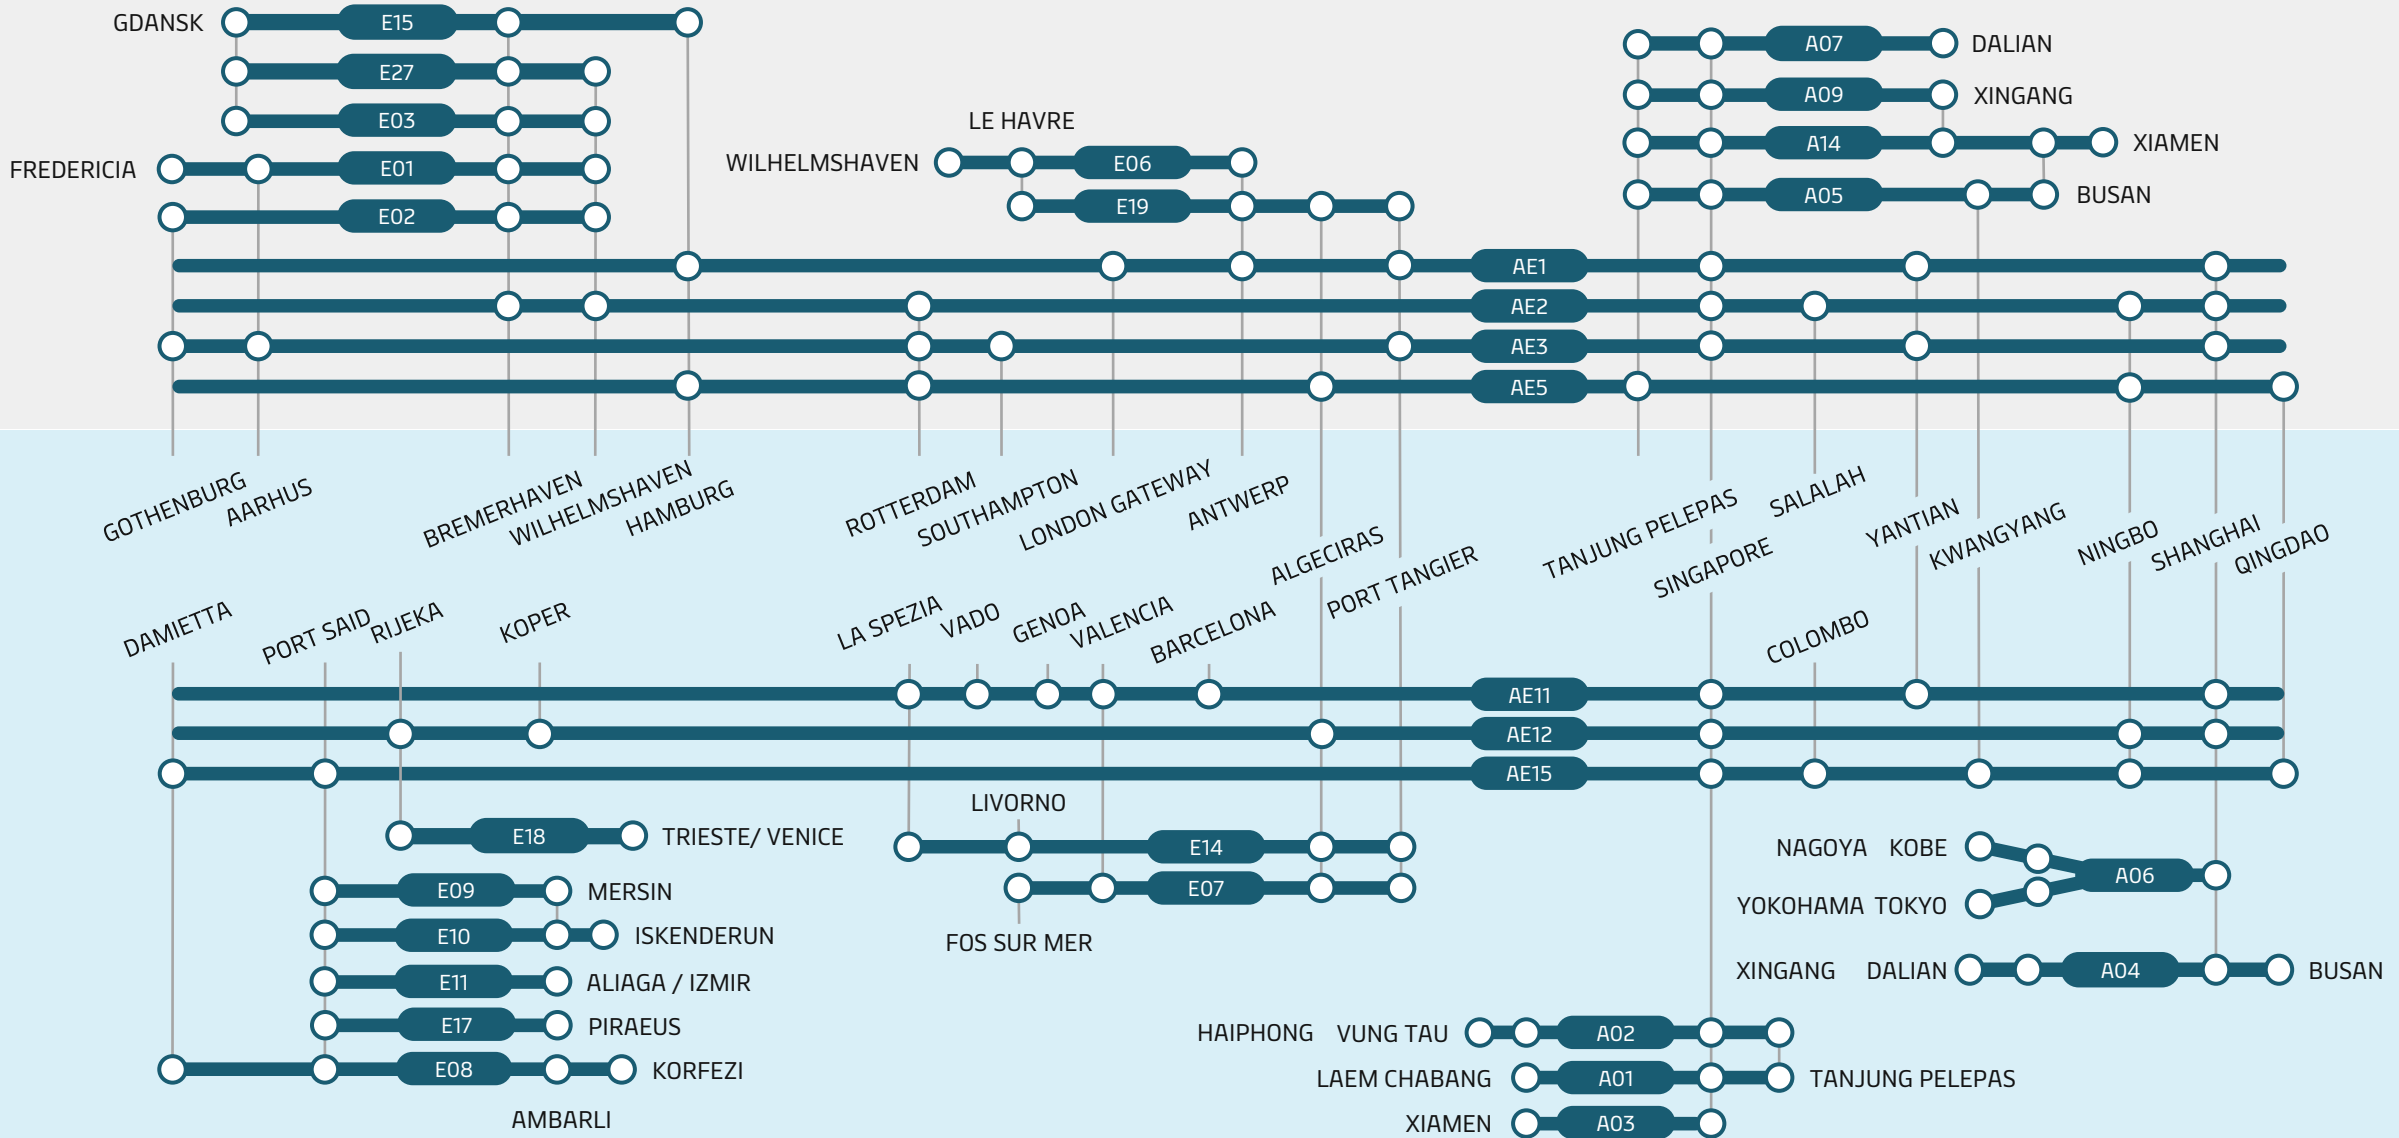

Maersk East-West Network

Asia to Europe ocean service overview
February 2026

MAERSK

ALL THE WAY

DIRECTORY

Service Overview Asia – Europe	3
Service Overview Shuttles	12

Individual mainline service maps can be found in the leading trade section, and the corresponding shuttle service maps can be found at the end of the entire deck.

Asia to Europe

Europe to Asia

Gothenburg

Aarhus

London Gateway

Southampton

Rotterdam

Shanghai

Yantian

Singapore

Tanjung Pelepas

AE3 SERVICE

AE5 SERVICE

Mediterranean services

AE11 SERVICE

Koper
Rijeka

Algeciras

Shanghai
Ningbo

Singapore

Tanjung Pelepas

— Westbound
- - Eastbound

AE12 SERVICE

— Westbound - - - Eastbound

AE15 SERVICE