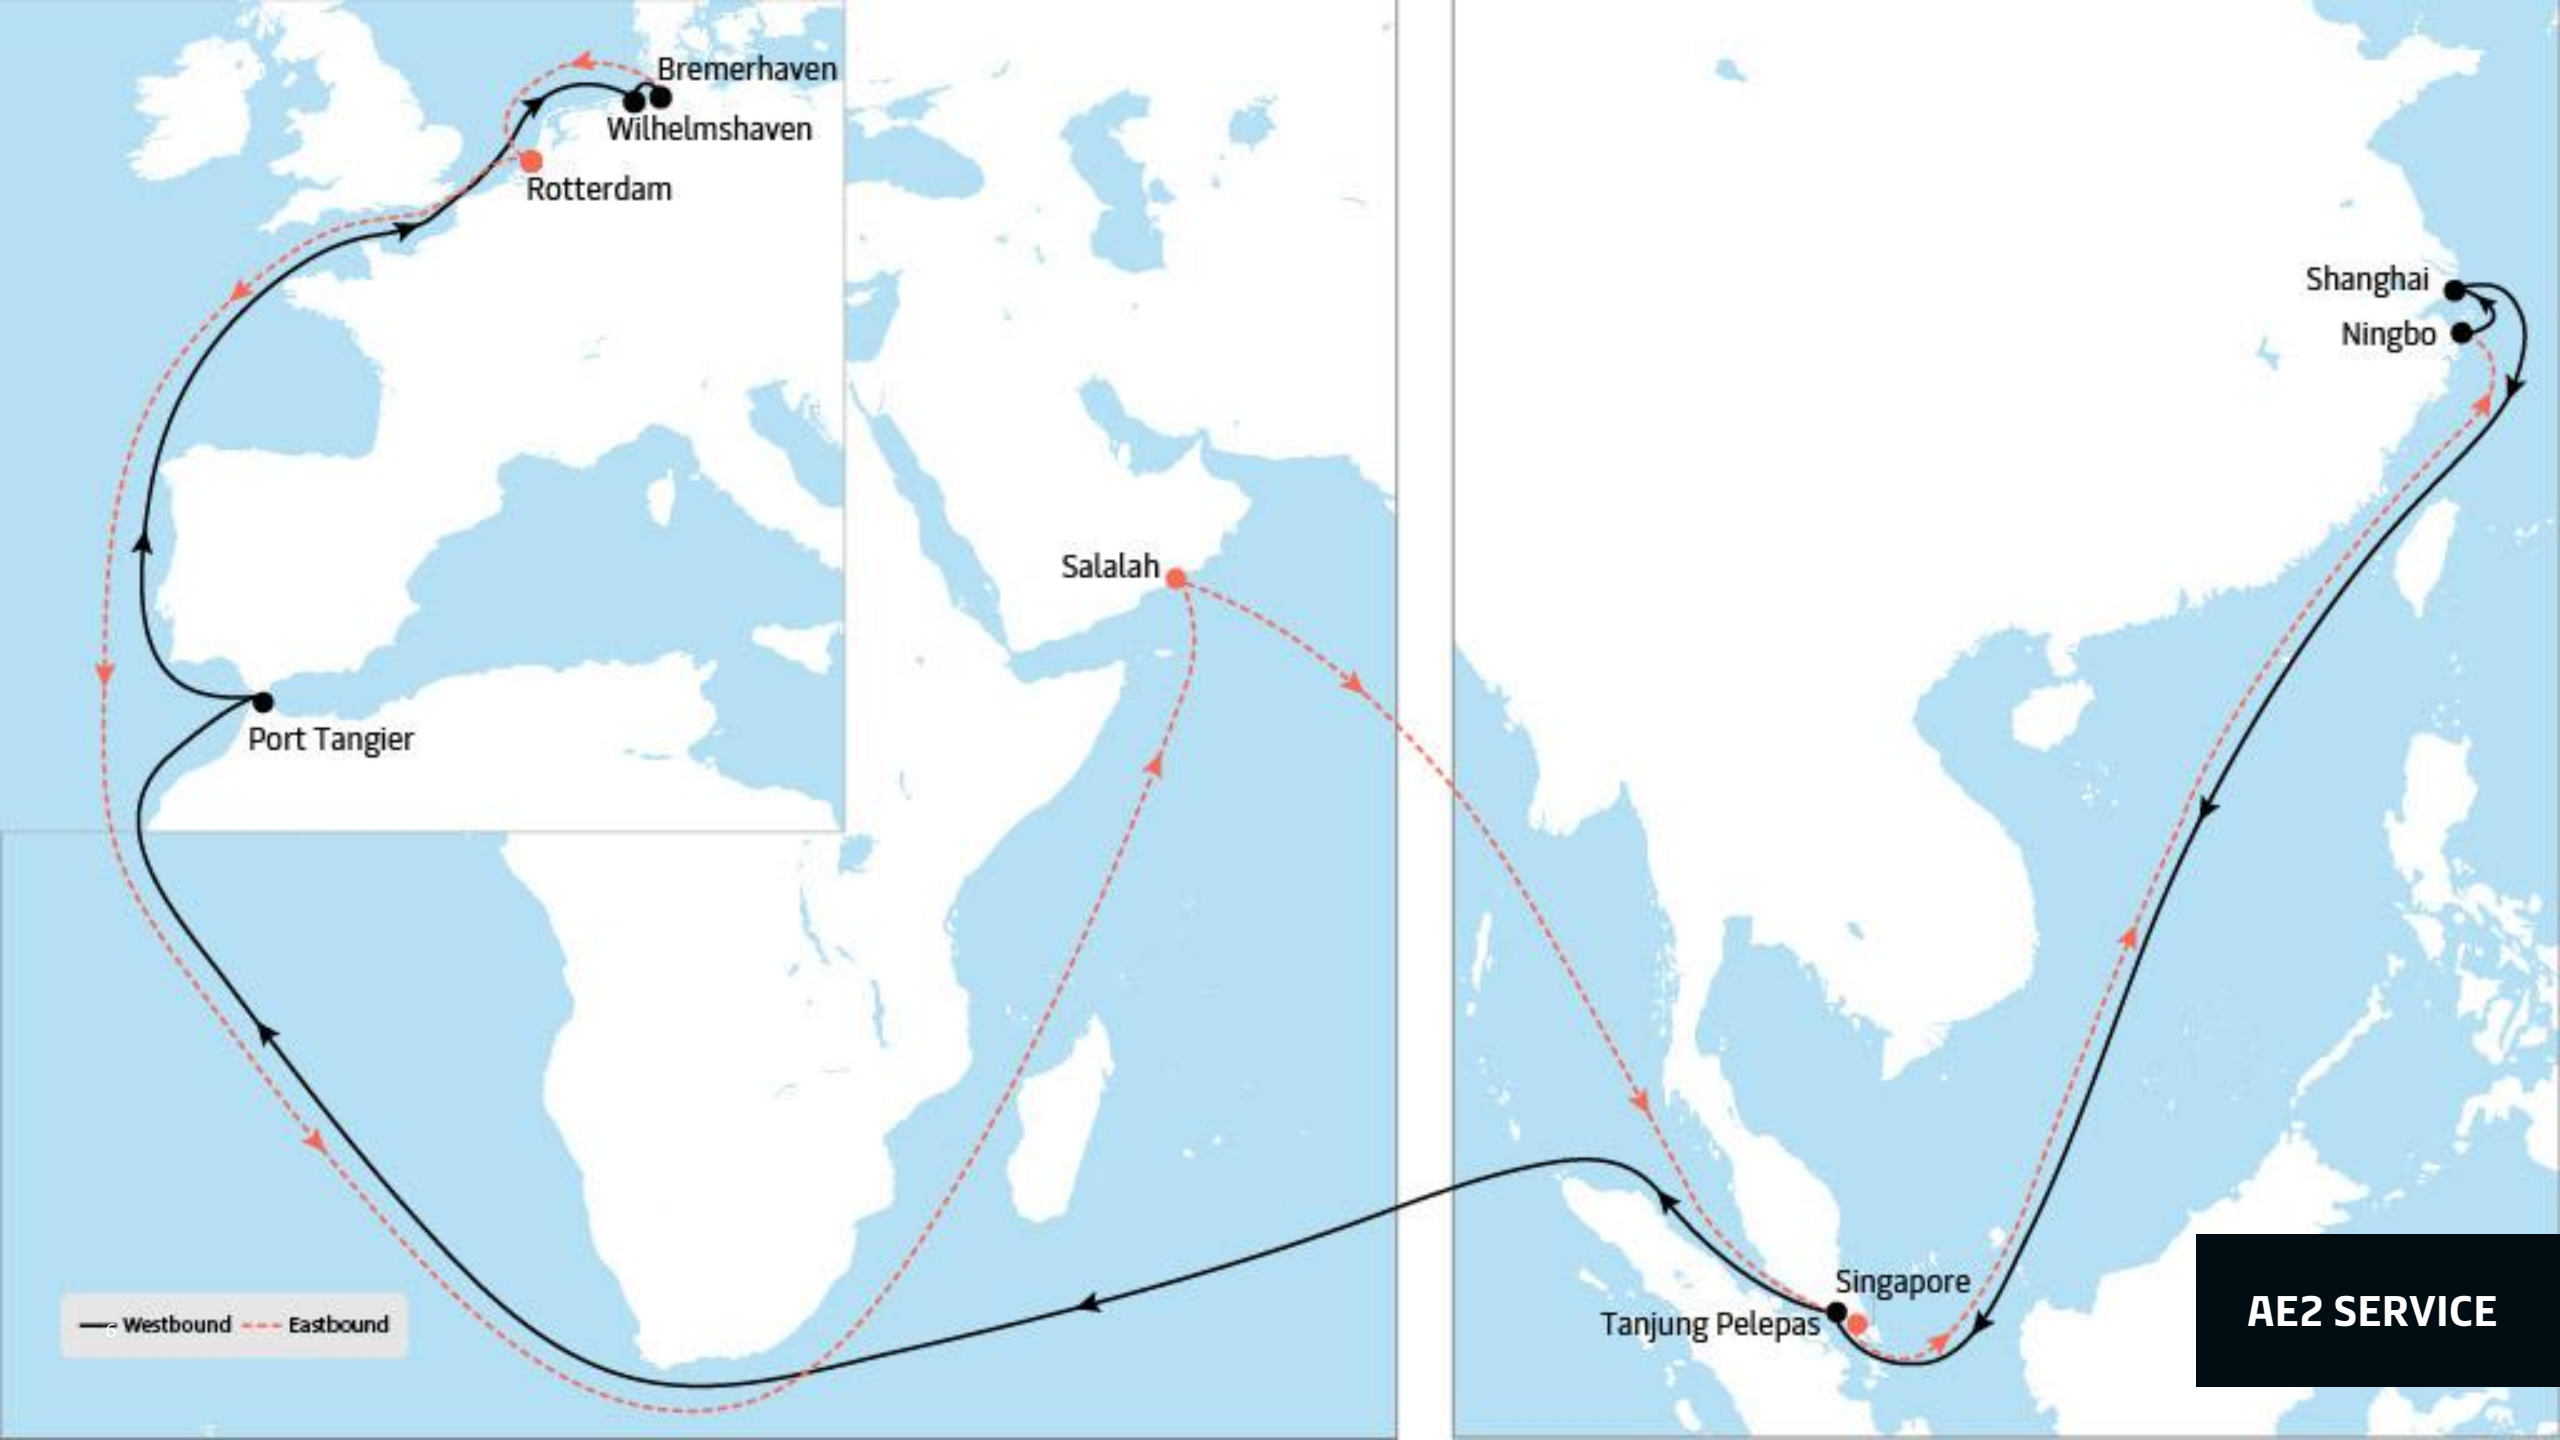

Maersk East-West Network

Asia to Europe ocean service overview
February 2026

MAERSK

ALL THE WAY

DIRECTORY

Service Overview Asia – Europe	3
Service Overview Shuttles	12

Individual mainline service maps can be found in the leading trade section, and the corresponding shuttle service maps can be found at the end of the entire deck.

Asia to Europe

Europe to Asia

Gothenburg

Aarhus

London Gateway

Southampton

Rotterdam

Shanghai

Yantian

Singapore

Tanjung Pelepas

AE3 SERVICE

AE5 SERVICE

Mediterranean services

AE11 SERVICE

Koper
Rijeka

Algeciras

Shanghai
Ningbo

Singapore

Tanjung Pelepas

— Westbound
- - Eastbound

AE12 SERVICE

— Westbound - - - Eastbound

AE15 SERVICE