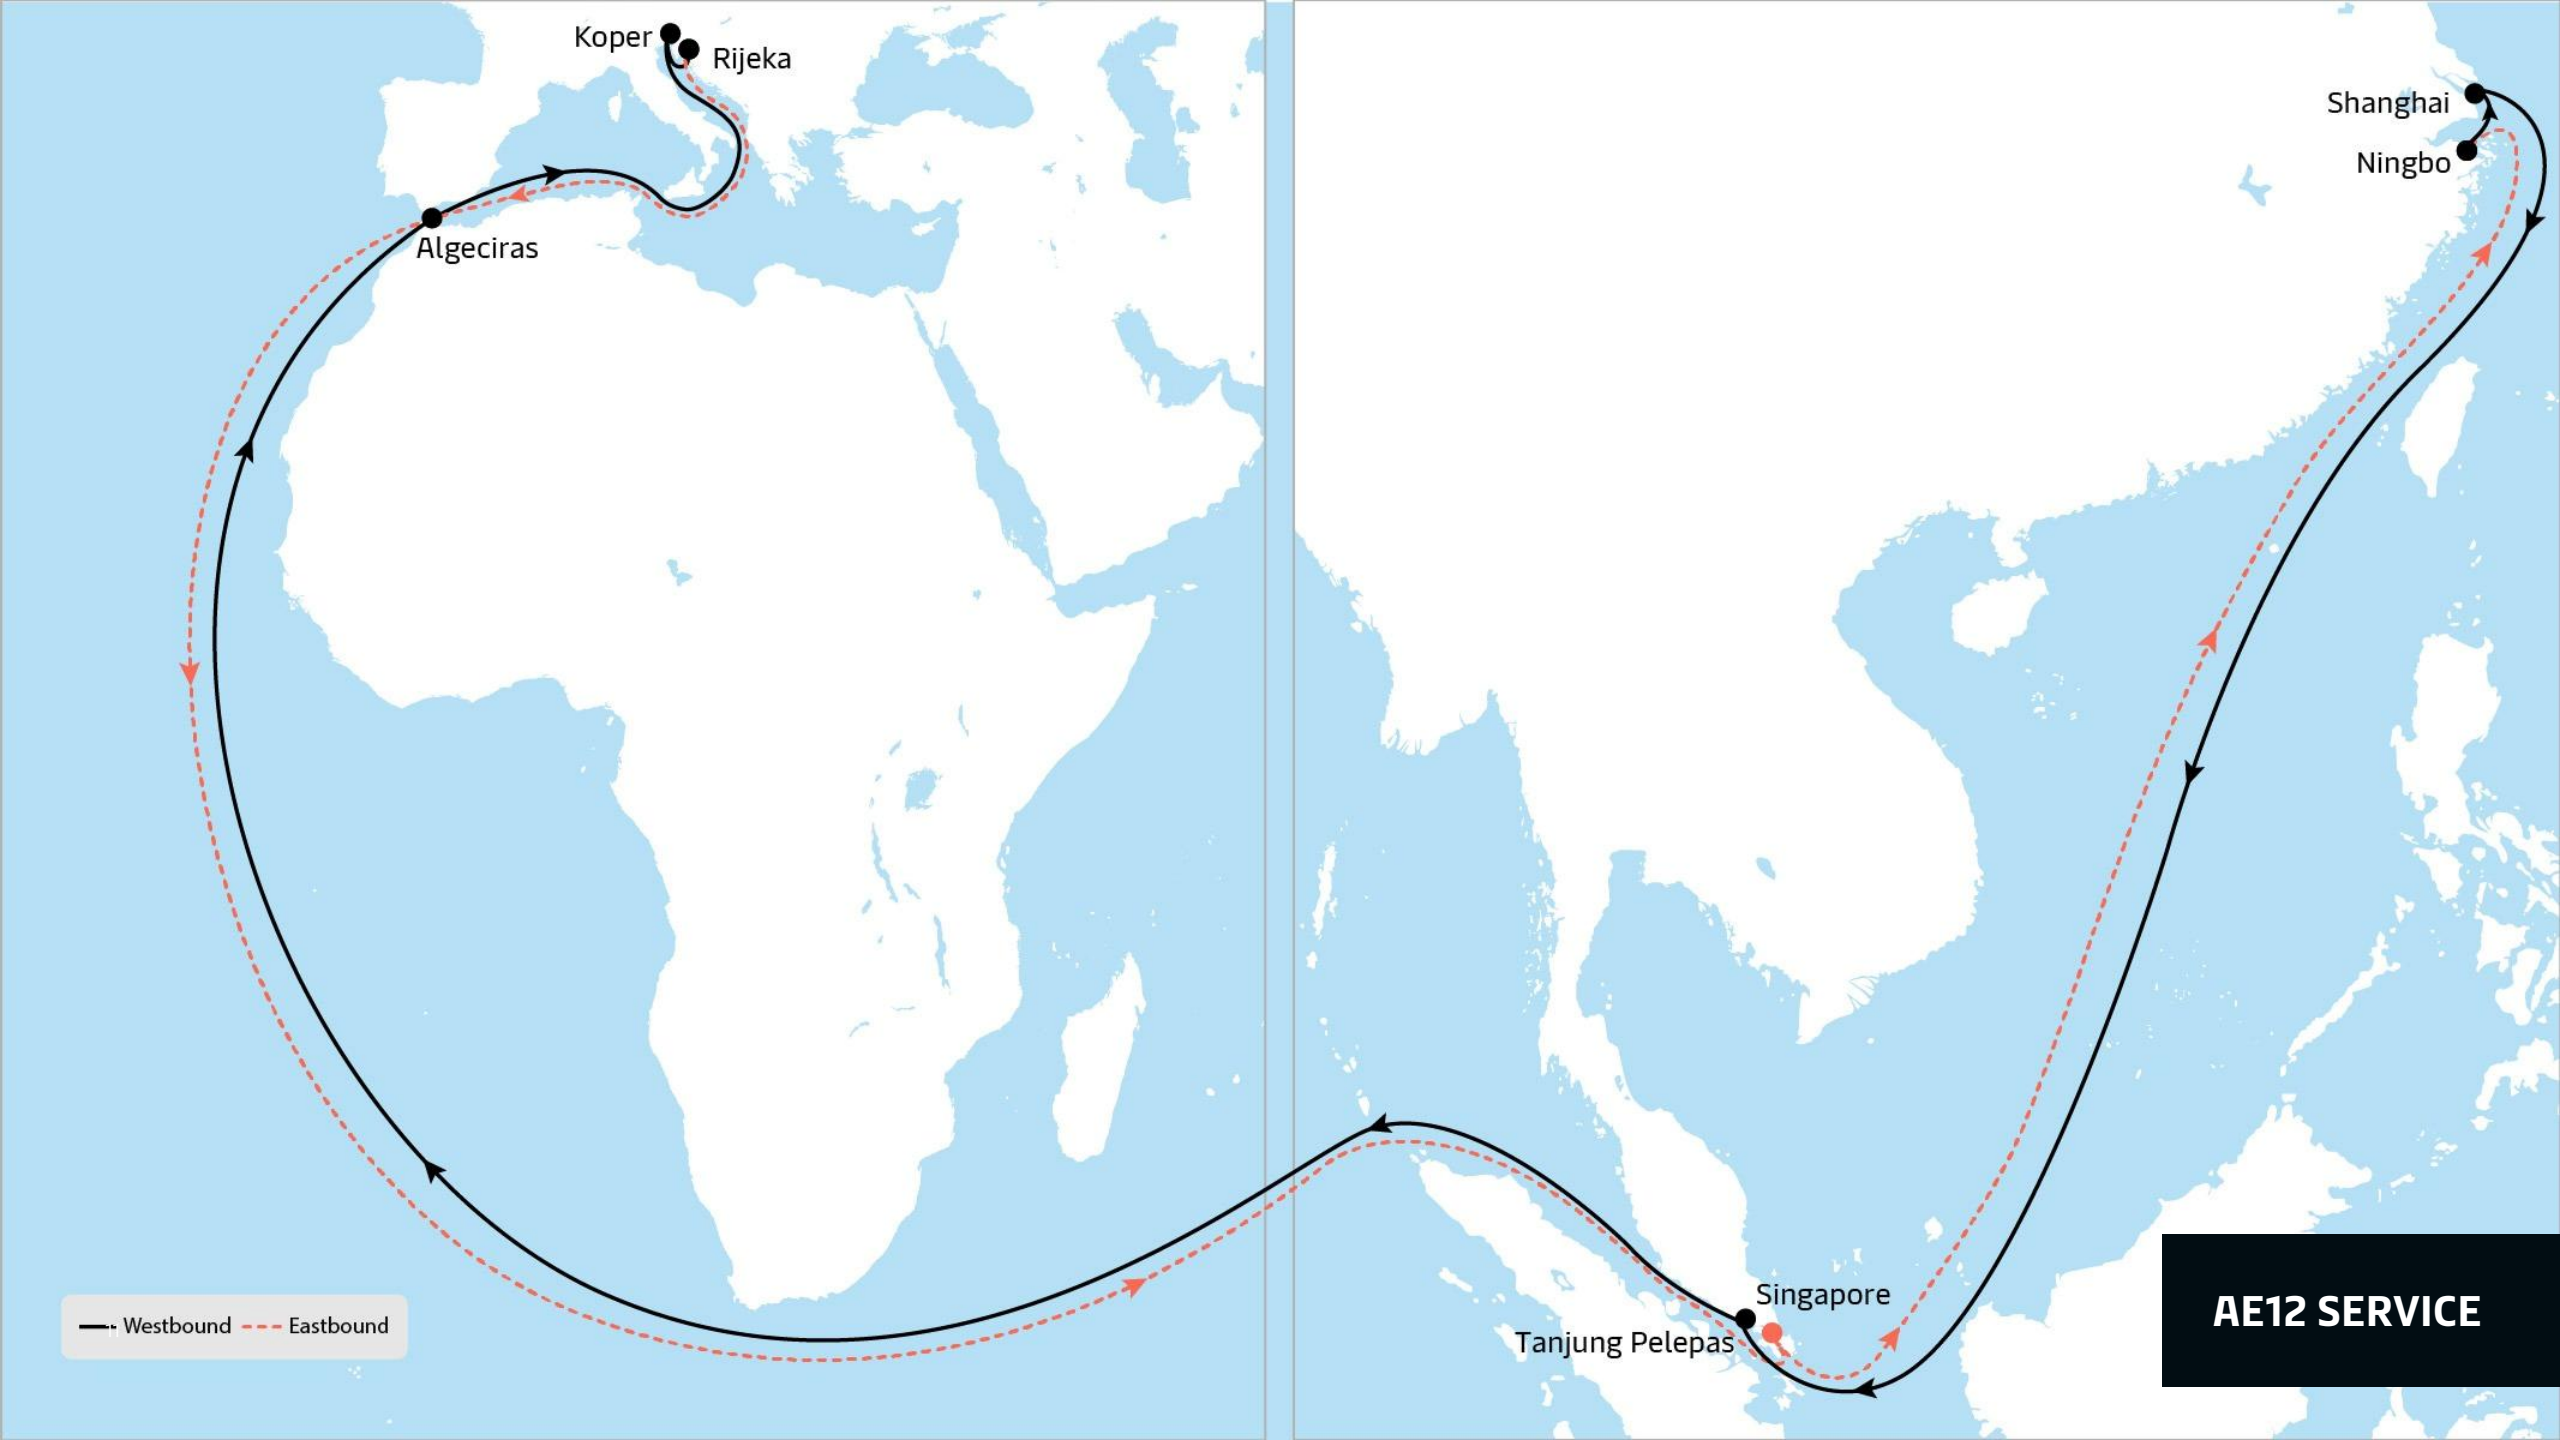

Maersk East-West Network

Asia to Europe ocean service overview
February 2026

MAERSK

ALL THE WAY

DIRECTORY

Service Overview Asia – Europe	3
Service Overview Shuttles	12

Individual mainline service maps can be found in the leading trade section, and the corresponding shuttle service maps can be found at the end of the entire deck.

Asia to Europe

Europe to Asia

Gothenburg

Aarhus

London Gateway

Southampton

Rotterdam

Shanghai

Yantian

Singapore

Tanjung Pelepas

AE3 SERVICE

AE5 SERVICE

Mediterranean services

AE11 SERVICE

Koper
Rijeka

Algeciras

Shanghai
Ningbo

Singapore

Tanjung Pelepas

— Westbound
- - Eastbound

AE12 SERVICE

— Westbound - - - Eastbound

AE15 SERVICE